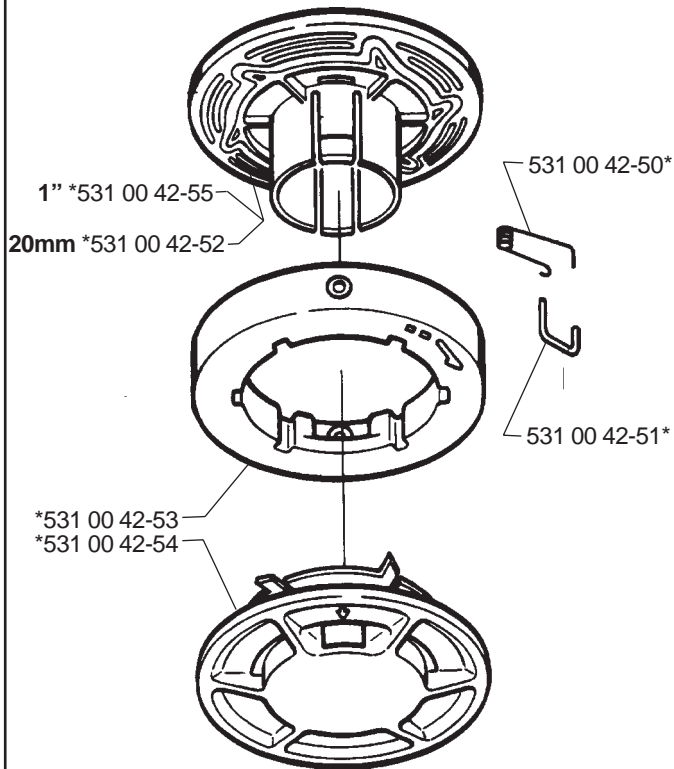

**Trimmy SII** \*compl 502 26 08-01

**Trimmy H2 M10 (1"+20mm)** \*compl 531 00 60-92  
**Trimmy H2 M12 (1"+20mm)** \*compl 531 00 38-64

Correction: 531 00 42-63

M8V (M10x1.25) 531 00 42-78  
 (M12x1.75) 531 00 42-62  
 M10V (M10x1.25) 531 00 42-78  
 (M12x1.75) 531 00 42-67  
 Correction: 531 00 42-68

**Trimmy Hit Pro M10** \*compl 503 78 78-01

**Superauto II** \*compl 531 00 38-91  
**Superauto II 1"** \*compl 531 00 60-93

**Tri Cut M10x1.25 (300mm)** compl 531 00 38-11  
**Tri Cut M12x1.75 (300mm)** compl 531 00 38-24