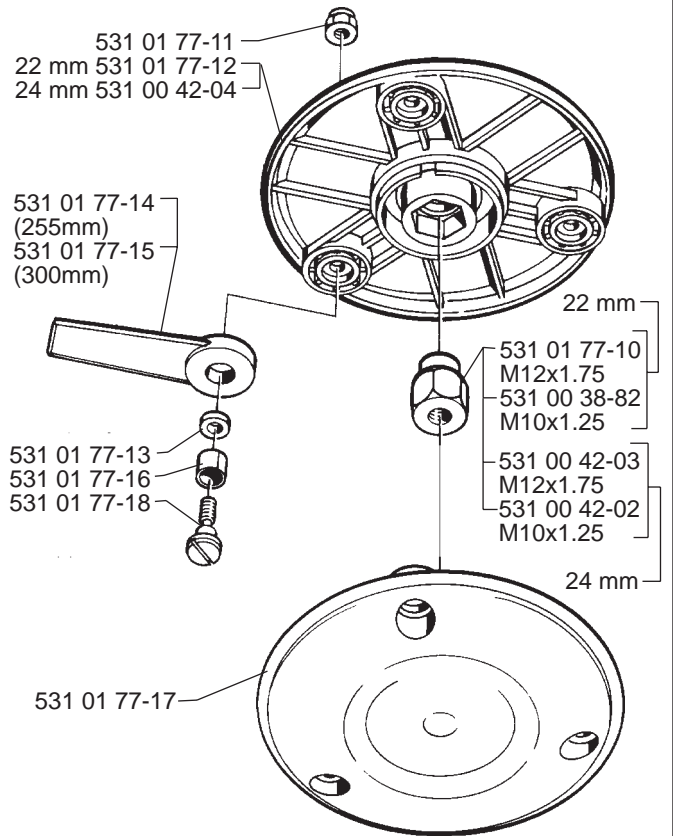

**Trimmy SII** \*compl 502 26 08-01

**Trimmy H2 M10 (1"+20mm)** \*compl 531 00 60-92  
**Trimmy H2 M12 (1"+20mm)** \*compl 531 00 38-64

Correction: 531 00 42-63

M8V (M10x1.25) 531 00 42-78  
 (M12x1.75) 531 00 42-62  
 M10V (M10x1.25) 531 00 42-78  
 (M12x1.75) 531 00 42-67  
 Correction: 531 00 42-68

**Trimmy Hit Pro M10** \*compl 503 78 78-01

**Superauto II** \*compl 531 00 38-91  
**Superauto II 1"** \*compl 531 00 60-93

**Tri Cut M10x1.25 (300mm)** compl 531 00 38-11  
**Tri Cut M12x1.75 (300mm)** compl 531 00 38-24

### Trimmy cord

Product	Product No.
<b>1,5 mm</b>	
15 m blue	531 00 38-55
10 m reel for 300 S	506 68 26-01
10 m reel for Duo	964 63 57-00
10 st for 6 RC	531 00 38-51
<b>2,0 mm</b>	
15 m green	531 00 38-56
90 m green	531 00 38-57
<b>2,4 mm</b>	
15 m orange	531 00 38-58
90 m orange	531 00 38-59
240 m orange	531 00 38-60
<b>3,0 mm</b>	
15 m red	531 00 38-61
90 m red	531 00 38-62
240 m red	531 00 38-63
<b>3,3 mm</b>	
75 m white	502 26 19-03
<b>Pre cut for Trimmy Fix</b>	
20 strings 2,4 mm	502 13 86-01