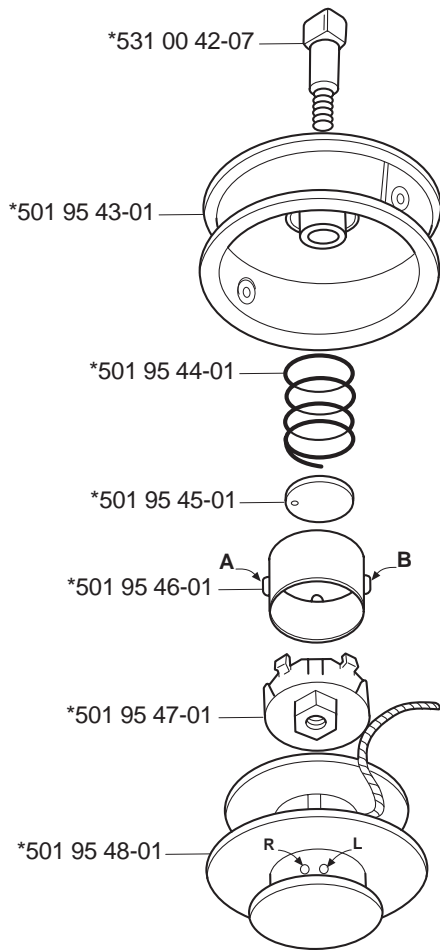

Trimmy Hit

*compl 531 00 75-27