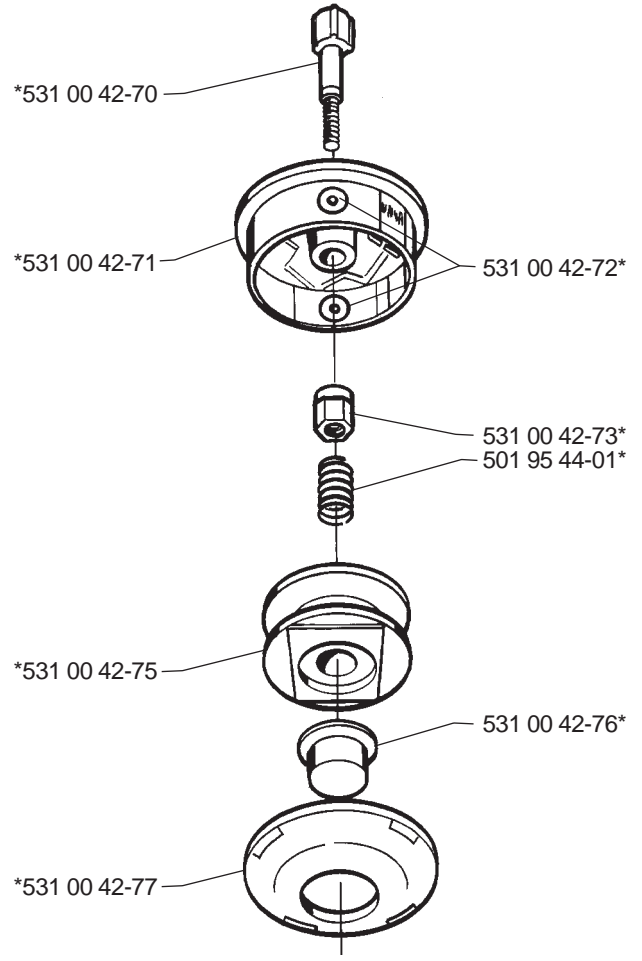

**Trimmy SII** \*compl 502 26 08-01

**Trimmy H2 M10 (1"+20mm)** \*compl 531 00 60-92  
**Trimmy H2 M12 (1"+20mm)** \*compl 531 00 38-64

Correction: 531 00 42-63

M8V (M10x1.25) 531 00 42-78  
 (M12x1.75) 531 00 42-62  
 M10V (M10x1.25) 531 00 42-78  
 (M12x1.75) 531 00 42-67  
 Correction: 531 00 42-68

**Trimmy Hit Pro M10** \*compl 503 78 78-01

**Superauto II** \*compl 531 00 38-91  
**Superauto II 1"** \*compl 531 00 60-93

**Tri Cut M10x1.25 (300mm)** compl 531 00 38-11  
**Tri Cut M12x1.75 (300mm)** compl 531 00 38-24

### Trimmy cord

Product	Product No.
<b>1,5 mm</b>	
15 m blue	531 00 38-55
10 m reel for 300 S	506 68 26-01
10 m reel for Duo	964 63 57-00
10 st for 6 RC	531 00 38-51
<b>2,0 mm</b>	
15 m green	531 00 38-56
90 m green	531 00 38-57
<b>2,4 mm</b>	
15 m orange	531 00 38-58
90 m orange	531 00 38-59
240 m orange	531 00 38-60
<b>3,0 mm</b>	
15 m red	531 00 38-61
90 m red	531 00 38-62
240 m red	531 00 38-63
<b>3,3 mm</b>	
75 m white	502 26 19-03
<b>Pre cut for Trimmy Fix</b>	
20 strings 2,4 mm	502 13 86-01